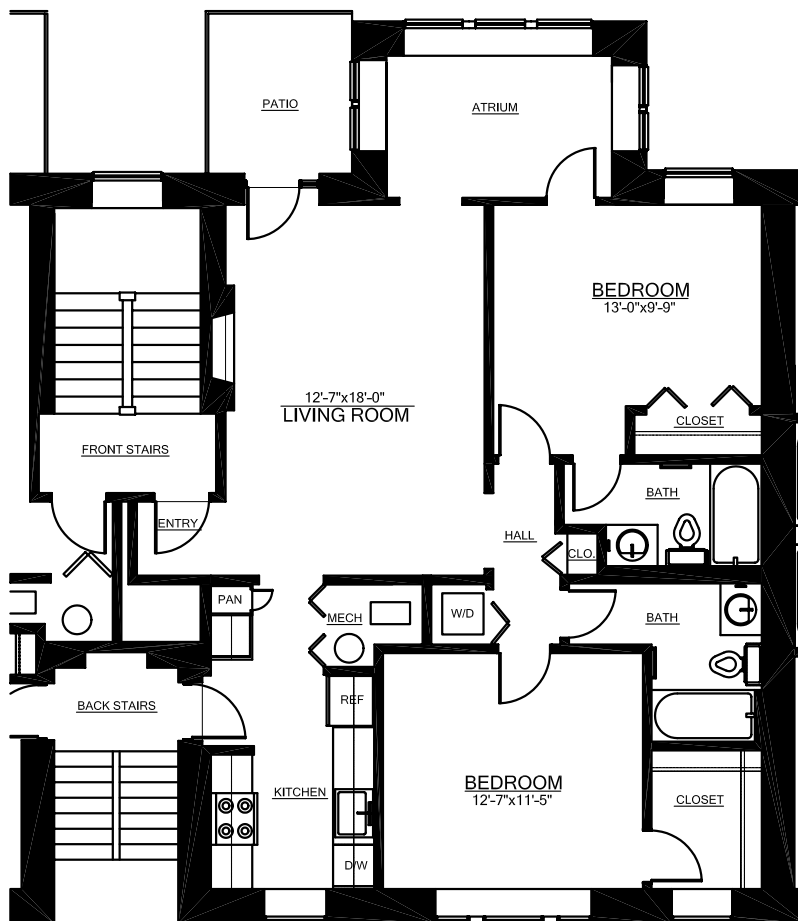

METROPOLIS

DeBaliviere Place

615 Clara Avenue

UNIT 7 & 9

969 Sq. Ft.

Showroom at
5501 Pershing Ave.

www.metropolisdp.com

314-367-7755